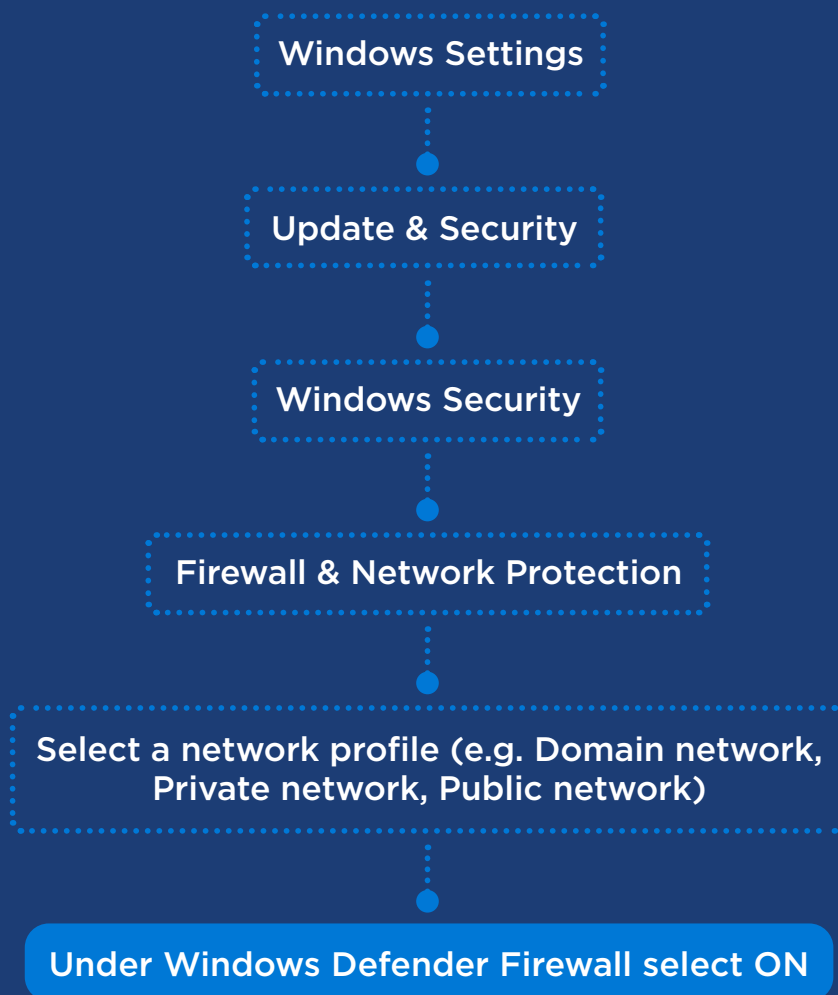

HOW TO TURN ON YOUR FIREWALL

Many of the latest Operating Systems have a built in Firewall.
This guidance provides steps on how to switch it on for two common Operating Systems.

Windows 10

macOS Catalina